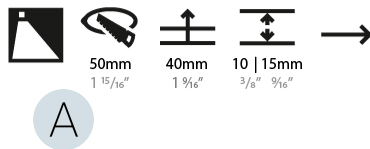

GENERAL

Series: Delight
Subseries: Delight Lollipop Round
Brand: Prolicht
Division: Architectural
Mounting Type: Recessed
Mounting Location: Wall
Subcategory: Step Light

PHYSICAL

Shape: Round
Diameter (mm): 55
Diameter (in): 2 ³/₁₆"
Depth (mm): 35
Depth (in): 1 ³/₈"
Ceiling Thickness (mm): 10 / 15
Min. Recessing Depth (mm): 40
Min. Recessing Depth (in): 1 ⁹/₁₆"
Light Distribution: Asymmetric
Weight (kg): 0.11
Weight (lbs): 0.25
Fixture Finish: SSR / BKV / CWI / CRY / HAB / UFT / ITA / RUA / FTG / MYG / LOD / PUS / FRO / FUP / KIA / POP / BLS / SPG / MEY / GOH / GUM / CHC / COM / ABZ / JAG / OBR / MOS / ROR
Fixture Material: Aluminum
Cut-out Measurements: Ø50mm / 1 15/16"

ELECTRICAL

Lamp Type: LED (Zhaga Standard)
Input Wattage (W): 2.2
Total Output Wattage (W): 2
Dimming: 0-10V Dimming / Phase Dimming (120Vac Only)
Driver Included: No
Driver Location: Remote
Driver Type: Constant Current - 120 / 277Vac
Input Voltage (V): 120 - 277
Constant Current (MA): 700

LED

Number of LEDs: 1
Color Temperature (°K): 2700 / 3000 / 4000
Max. Delivered Lumen (lm): 80 / 80 / 90
CRI: >90 CRI
Lamp Life (hrs): 50000

OPTICAL

RATINGS AND CERTIFICATIONS

Certified By: Certified for North American Standards
IP rating: IP20

PROJECT
TYPE
SPECIFIER
QUANTITY
DATE