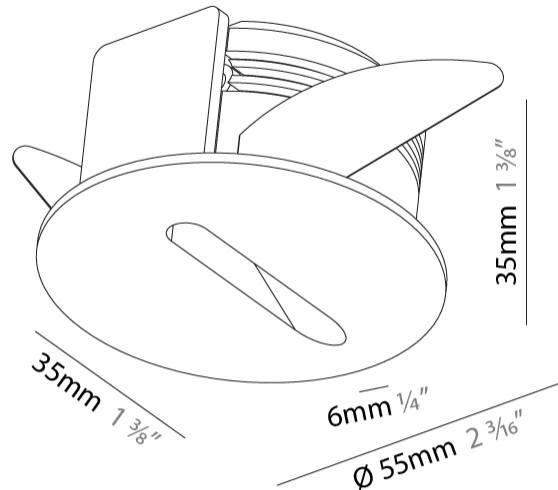

GENERAL

Series: Delight
Subseries: Delight Lollipop Round
Brand: Prolicht
Division: Architectural
Mounting Type: Recessed
Mounting Location: Wall
Subcategory: Step Light

PHYSICAL

Shape: Round
Diameter (mm): 55
Diameter (in): 2 ³/₁₆"
Depth (mm): 35
Depth (in): 1 ³/₈"
Ceiling Thickness (mm): 10 / 15
Min. Recessing Depth (mm): 40
Min. Recessing Depth (in): 1 ⁹/₁₆"
Light Distribution: Asymmetric
Weight (kg): 0.11
Weight (lbs): 0.25
Fixture Finish: SSR / BKV / CWI / CRY / HAB / UFT / ITA / RUA / FTG / MYG / LOD / PUS / FRO / FUP / KIA / POP / BLS / SPG / MEY / GOH / GUM / CHC / COM / ABZ / JAG / OBR / MOS / ROR
Fixture Material: Aluminum
Cut-out Measurements: Ø50mm / 1 15/16"

ELECTRICAL

Lamp Type: LED (Zhaga Standard)
Input Wattage (W): 2.2
Total Output Wattage (W): 2
Dimming: 0-10V Dimming / Phase Dimming (120Vac Only)
Driver Included: No
Driver Location: Remote
Driver Type: Constant Current - 120 / 277Vac
Input Voltage (V): 120 - 277
Constant Current (MA): 700

LED

Number of LEDs: 1
Color Temperature (°K): 2700 / 3000 / 4000
Max. Delivered Lumen (lm): 80 / 80 / 90
CRI: >90 CRI
Lamp Life (hrs): 50000

OPTICAL

RATINGS AND CERTIFICATIONS

Certified By: Certified for North American Standards
IP rating: IP20

PROJECT
TYPE
SPECIFIER
QUANTITY
DATE