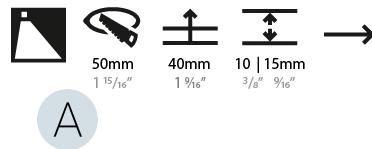

1. To build a product code in our configurator select the specify button on the base model # product page
2. To build a manual product code on this datasheet choose from the options listed below in blue font and add the suffix to the base model #

GENERAL

Series: Delight
Subseries: Delight Lollipop Round Wide
Brand: Prolicht
Division: Architectural
Mounting Type: Recessed
Mounting Location: Wall
Subcategory: Step Light

PHYSICAL

Shape: Round
Diameter (mm): 55
Diameter (in): 2 3/16
Depth (mm): 35
Depth (in): 1 3/8
Min. Recessing Depth (mm): 40
Min. Recessing Depth (in): 1 9/16
Light Distribution: Asymmetric
Weight (kg): 0.11
Weight (lbs): 0.25
Fixture Finish: SSR / BKV / CWI / CRY / HAB / UFT / ITA / RUA / FTG / MYG / LOD / PUS / FRO / FUP / KIA / POP / BLS / SPG / MEY / GOH / GUM / CHC / COM / ABZ / JAG / OBR / MOS / ROR
Fixture Material: Aluminum

ELECTRICAL

Lamp Type: LED (Zhaga Standard)
Input Wattage (W): 2.2
Total Output Wattage (W): 2
Dimming: 0-10V Dimming / Phase Dimming (120Vac Only)
Driver Included: No
Driver Location: Remote
Driver Type: Constant Current - 120 / 277Vac
Input Voltage (V): 120 - 277
Constant Current (MA): 700

LED

Number of LEDs: 1
Color Temperature (°K): 2700 / 3000 / 4000
Max. Delivered Lumen (lm): 150 / 160 / 170
CRI: >90 CRI
Lamp Life (hrs): 50000

OPTICAL

RATINGS AND CERTIFICATIONS

Certified By: Certified for North American Standards
IP rating: IP20